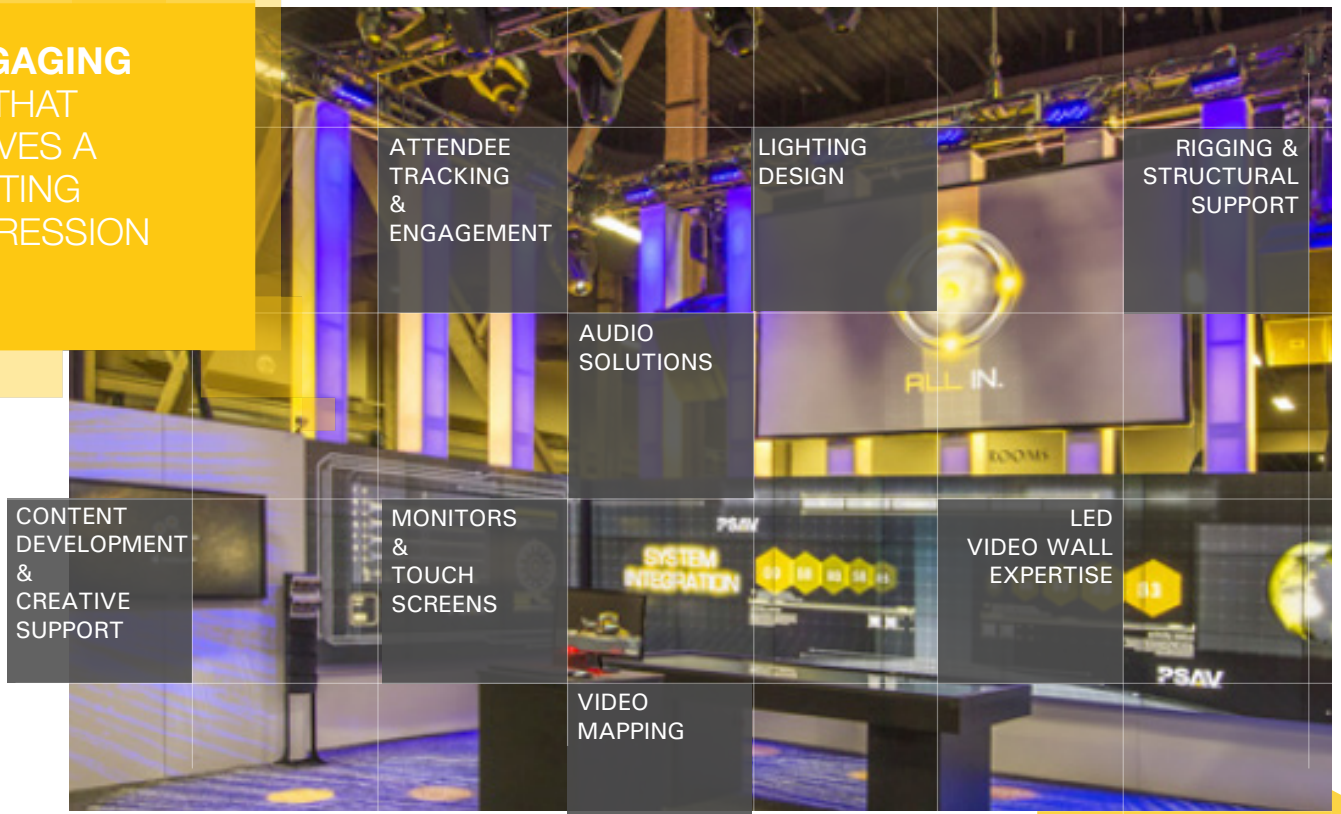

ENGAGING AV THAT LEAVES A LASTING IMPRESSION

ATTENDEE TRACKING & ENGAGEMENT

LIGHTING DESIGN

RIGGING & STRUCTURAL SUPPORT

AUDIO SOLUTIONS

CONTENT DEVELOPMENT & CREATIVE SUPPORT

MONITORS & TOUCH SCREENS

VIDEO MAPPING

LED VIDEO WALL EXPERTISE

Price List

Advanced Price Deadline: May 11th

Price Matching + No Drayage: With PSAV as the official AV provider for the ASHP Summer Meetings & Exhibition, you will never pay drayage on your audiovisual equipment. If you have preferred pricing with another vendor but would like to waive your drayage fees for AV, send us your quote and we'll price match your equipment costs.